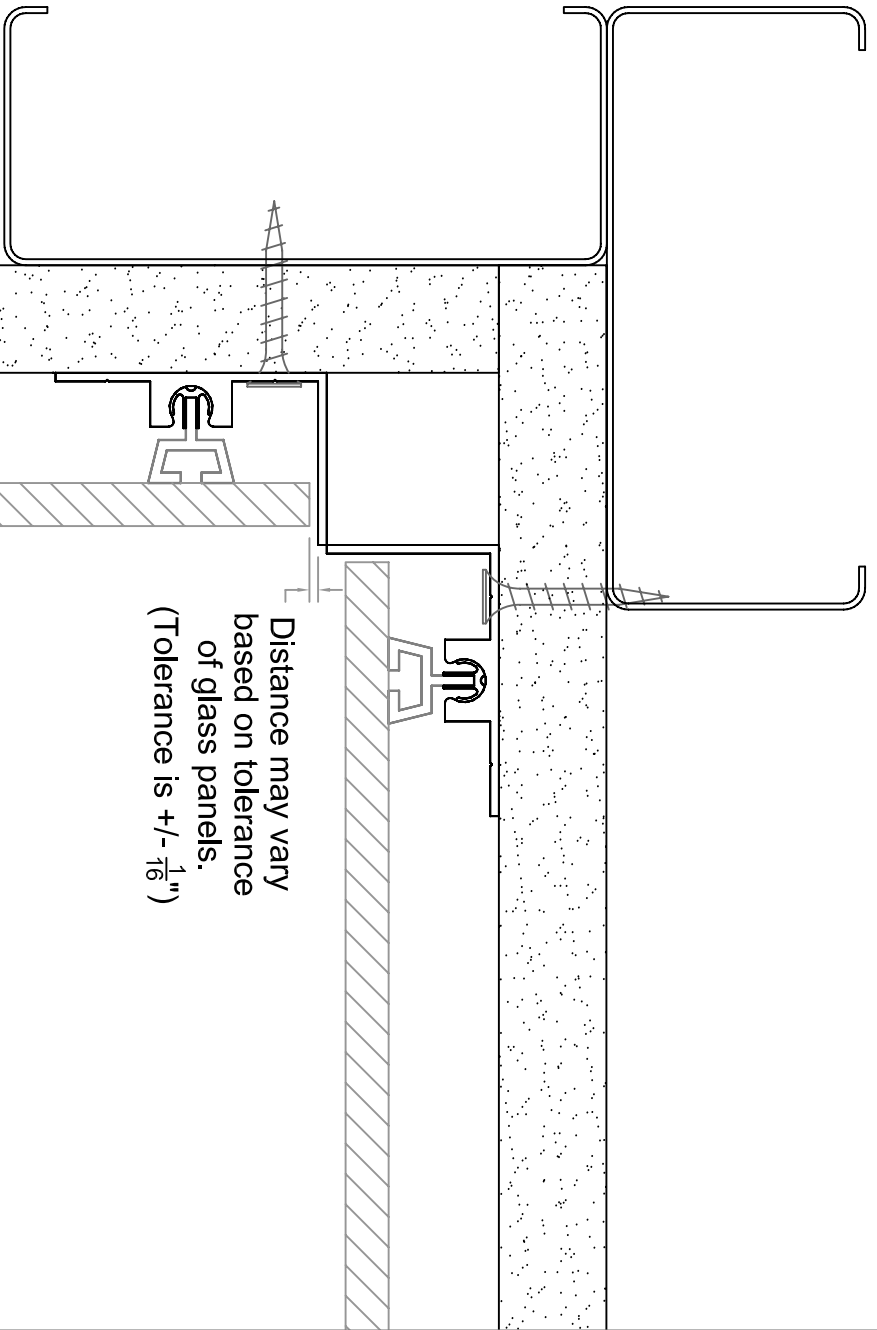

Distance may vary based on tolerance of glass panels.
 (Tolerance is +/- 1/16")

Outside Corner

FRY REGLET † 770.521.9660
 † 800.237.9773
 ARCHITECTURAL METALS † 770.521.9034
 1377 Stonefield Court
 Alpharetta, GA. 30004 www.fryreglet.com

- ✚ reveals & moldings
- column covers
- △ roof flashings
- ☀️ specialty products
- ⚙️ support

TITLE:	GRAPH DETAIL	DATE:	5.24.2006
CAD FILE:	I:/GRAPH/JOBS/GR051606A	REV:	1
		DRAWN BY:	MB
		SCALE:	N.T.S.
		SHEET: #	1 OF 4

Distance may vary based on tolerance of glass panels. (Tolerance is +/- 1/16")

Inside Corner

FRY REGLET | 770.521.9660
 ARCHITECTURAL METALS | 800.237.9773
 1377 Stonefield Court | 770.521.9034
 Alpharetta, GA. 30004 | www.fryreglet.com