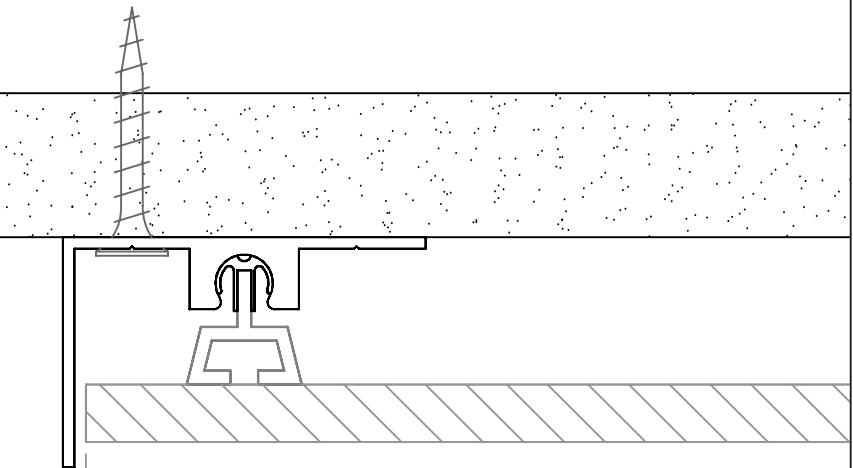

Starter Retainer Detail

Distance may vary based on tolerance of glass panels.
(Tolerance is +/- 1/16")

FRY REGLET
ARCHITECTURAL METALS
1377 Stonefield Court
Alpharetta, GA. 30004
www.fryreglet.com

- revels & moldings
- column covers
- roof flashings
- specialty products
- support

TITLE:	GRAPH DETAIL	DATE:	6.1.2006
CAD FILE:	I:/GRAPH/JOBS/GR051606A	REV:	2
		DRAWN BY:	MH
		SCALE:	N.T.S.
		SHEET: #	3 OF 4