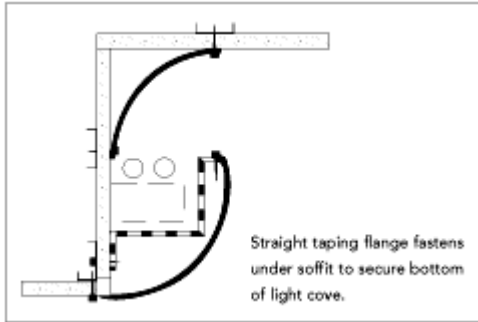

Light Coves & Ceiling Reflectors

LIGHT COVES & CEILING REFLECTORS

Fry Reglet Light Coves and Ceiling Reflectors combine to offer an easy and effective way to provide indirect lighting at room perimeters or corridor walls. .090" aluminum, prime painted, these shapes mechanically attach to light support brackets and to walls, ceilings or soffits. Tapered and punched edges permit taped and spackled finishes. Factory assembled corners with 24" legs are available. Light coves may be used with or without reflectors.

SERIES SA

Soffit Attached Light Cove with Ceiling Reflector