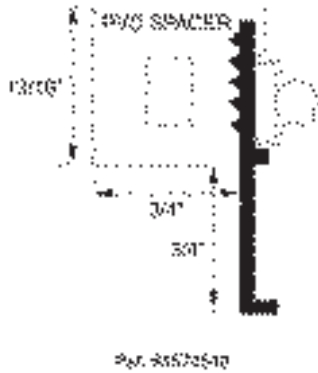

## INSTALLATION DETAIL : Cross Section

### USAGE

Patented Fry Reglet Column Collar provides a functional, attractive trim creating a reveal at column/ceiling joint. PVC spacer insures an attractive appearance and no light leaks. Fabricated to fit specific column sizes. Tightens in place with a turnbuckle and stainless steel metal band. Available with white or dark bronze PVC spacer. Finish is clear anodized, painted or finished with a chemical conversion coating for field painting.

## COLUMN COLLAR SIZES

Column Collars are manufactured to fit specific columns from 10" to 48" in diameter.