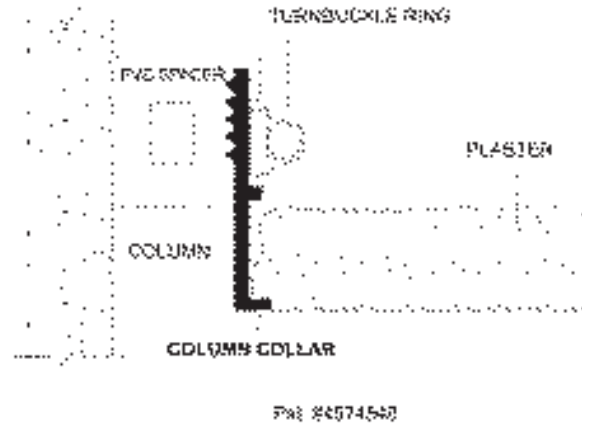

## INSTALLATION DETAIL : Cross Section

### USAGE

Patented Fry Reglet Column Collar provides a functional, attractive trim creating a reveal at column/ceiling joint. PVC spacer insures an attractive appearance and no light leaks. Fabricated to fit specific column sizes. Tightens in place with a turnbuckle and stainless steel metal band. Available with white or dark bronze PVC spacer. Finish is clear anodized, painted or finished with a chemical conversion coating for field painting.

## COLUMN COLLAR SIZES

Column Collars are manufactured to fit specific columns from 10" to 48" in diameter.